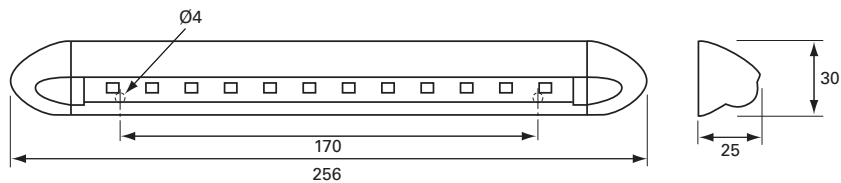

#### Part No. 0-668-46

Slim 12 volt LED awning lamp, 12 bright white LED's, surface mount projecting illumination at 45°. Aluminium body with white plastic ends and flying leads. Protected to IP66, CE approved. L 256 x w 25 x h 30mm.

#### Specification

Type	LED awning lamp
Voltage	12 volt dc
Current Draw	0.2 amp at 12v
LED	12 white LED's
Illumination	750 lux at 30cm
Lumen's	192
Housing	Aluminum
Protection	IP65
Weight	130g
Dimensions	see diagram
Operating Temperature	-20 ~60°C
Compliance	CE